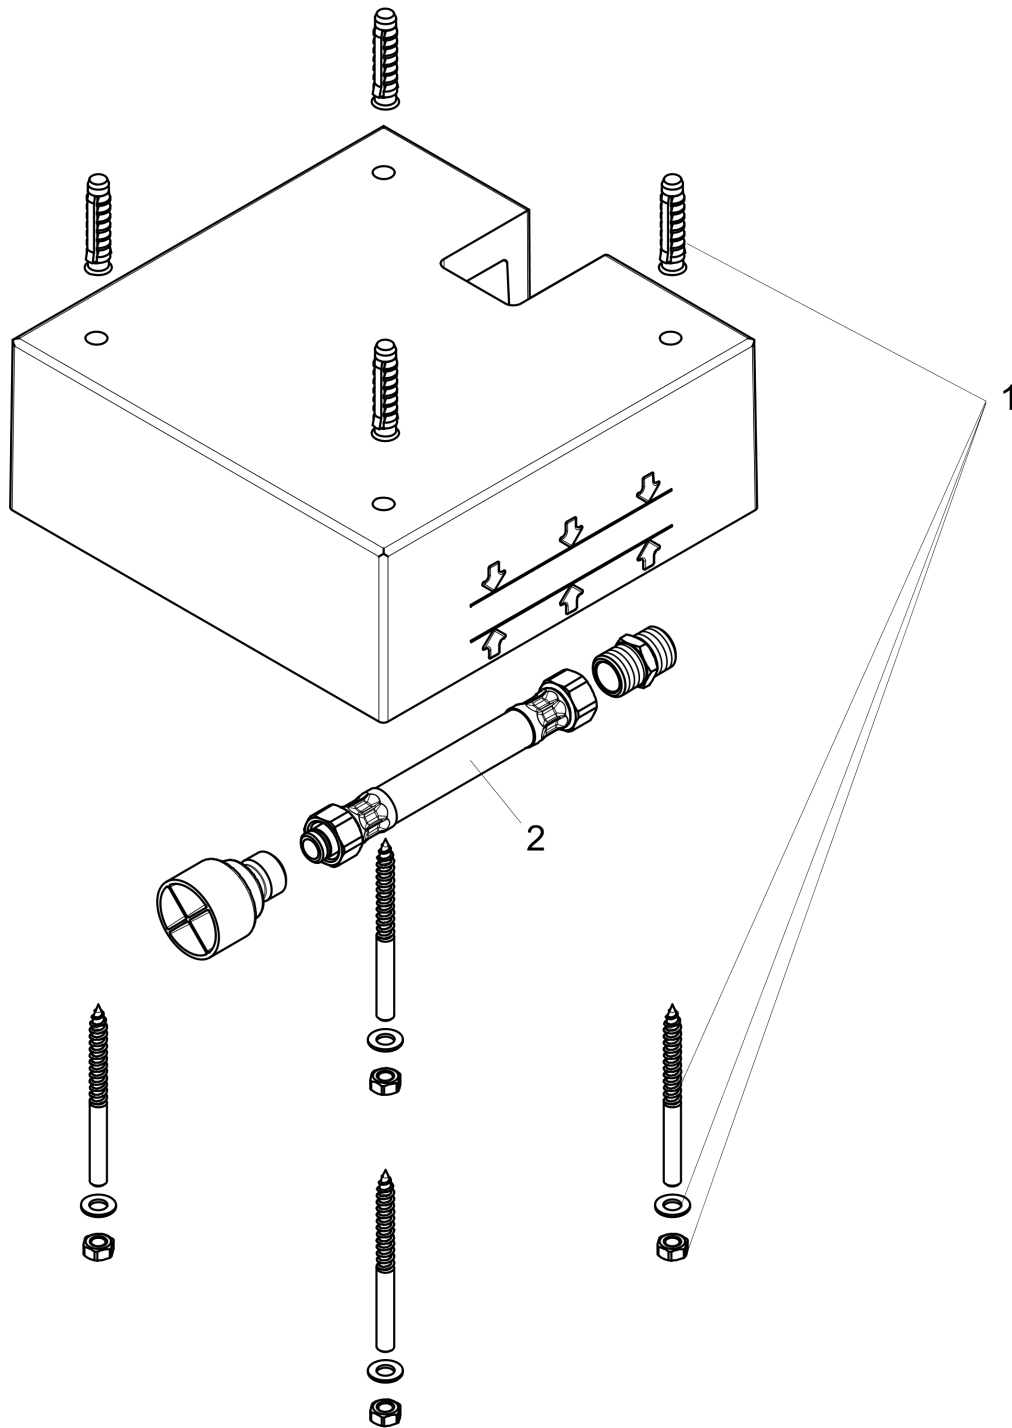

Raindance E
Rough, Showerhead 400 Square 1-Jet
 Finishes : n.a. Part no. : 26254181

Description

Features
 · 1/2" NPT

Item details

List Price \$ 114.00

Compliance

Product image

Scale drawing

Raindance E
Rough, Showerhead 400 Square 1-Jet
 Finishes : n.a. Part no. : 26254181

Exploded drawing

Year of production: >03/18

Raindance E
Rough, Showerhead 400 Square 1-Jet
 Finishes : n.a. Part no. : **26254181**

Spare parts list

Year of production: >03/18

Pos.	Description	Part no.	Price	PU
1	mounting kit	97722000	-	1
2	connection hose 600 mm G½ x G½	25928000	-	1